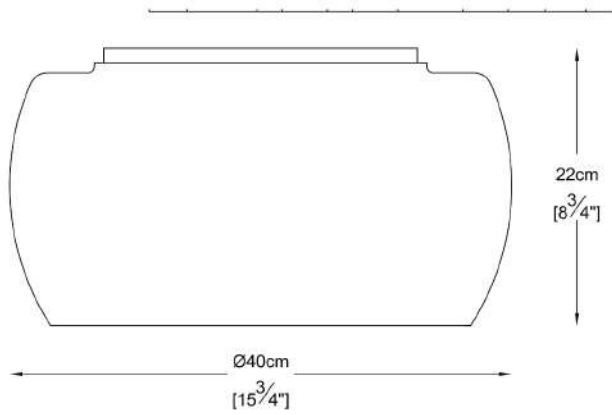

ZUMALINE

Ceiling lamp CRYSTAL C0076-05L-F4FZ

Producent code: 003064-001000
Lamp type: ceiling
Series: Crystal
Materials: crystal, metal, glass
Finish: chrome
Model: Crystal
Light source type: light bulb, led bulb
Type of cap: G9
Colour: silver, transparent
Energy Class: Od A++ do E
Max power [W]: 5x42
Tension [V]: 230
Height [cm]: 22
Diameter [cm]: 40